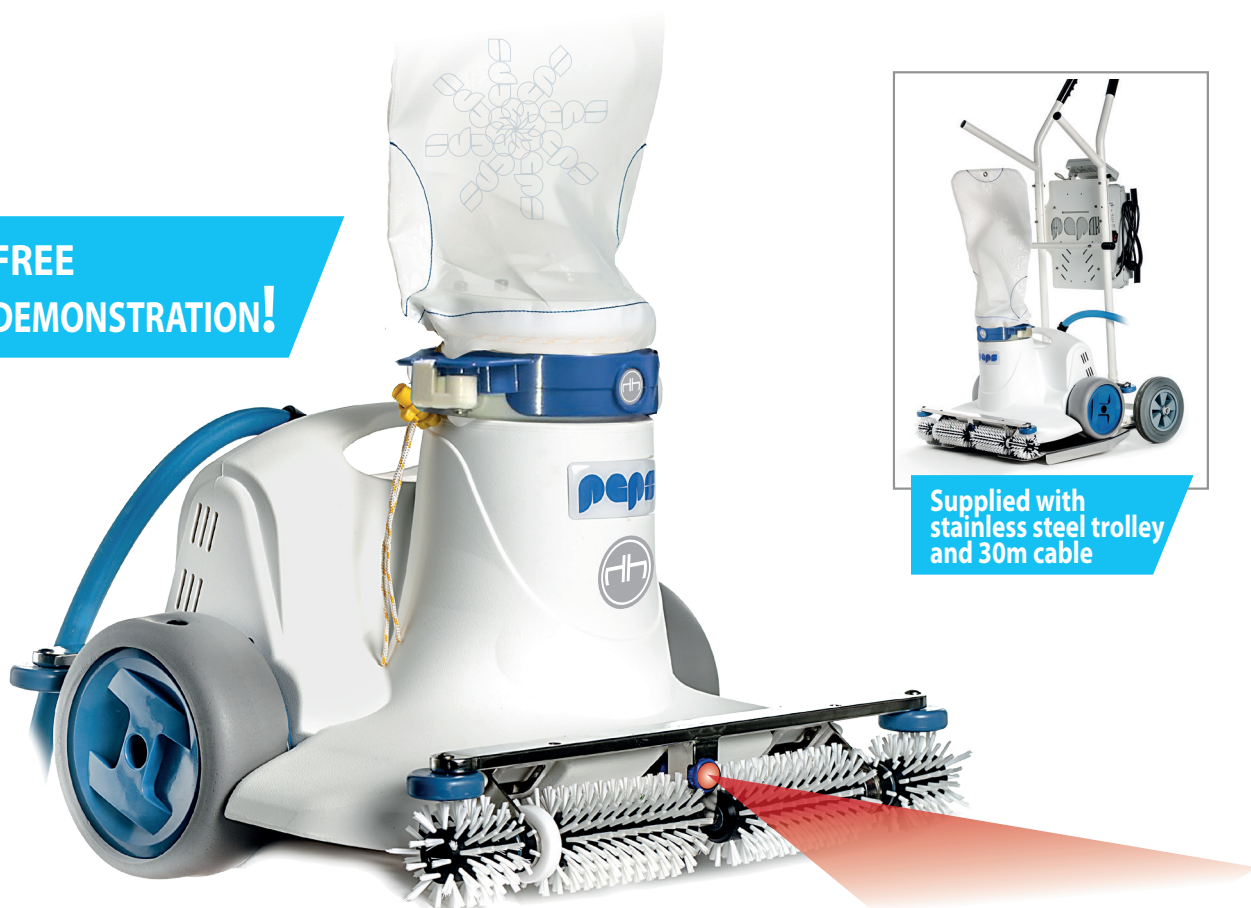

Pool vacuum

NINJA PUMP
TECHNOLOGY

pepe
machine

SCAN TO WATCH
THE VIDEO

Cleaning solution for commercial swimming pools

**FREE
DEMONSTRATION!**

Supplied with
stainless steel trolley
and 30m cable

Brushing function multiplied via rotary brush

Equipment is easy to use via its touch screen

Compact, lightweight and handy robot

Versatility of work for outstanding efficiency

For pools with slope less than 25 degrees

MADE IN FRANCE

Non-contractual photos.

 **HEXAGONE**
MANUFACTURE

www.myhexagone.com

Pool vacuum

Technical data

PEPS 200

PEPS 300

FILTERS

Pool length	Up to 25 m	25 to 50 m	● 75 microns	
Cleaner width	40 cm	60 cm	Fine filtration	xzpepsf01n02
Cleaning speed	10 m/mn	12 m/mn	● 105 microns	
Suction power	37 m³/h	37 m³/h	Classic filtration	xzpepsf01n01
Weight out of water/ in water	14 kg/ 2 kg	17 kg/ 2 kg	(delivered as standard)	
Cable length	30 m (supplied)	40 m (supplied), 30 m optional	● 250 microns	
Trolley	In stainless steel (supplied)	In stainless steel (supplied)	Filtration for exteriors	xzpepsf01n03
Filtration capacity	4 kg of sand	6 kg of sand	● 1000 microns	
IR (detection walls)	1	1	Filtration for reopen the pool	xzpepsf01n04
Power supply	110 v-240 v / 12 vdc	110 v-240 v / 12 vdc		
References	xypeps200	xypeps300 (Available 09/2019)		

The warranty is 2 years for parts and work and on-site visits. (Excludes consumables). Non-contractual photos.

Gyroscope

Sucks in 15 cm up to 5 meters deep

With floating, waterproof and shockproof radio remote control